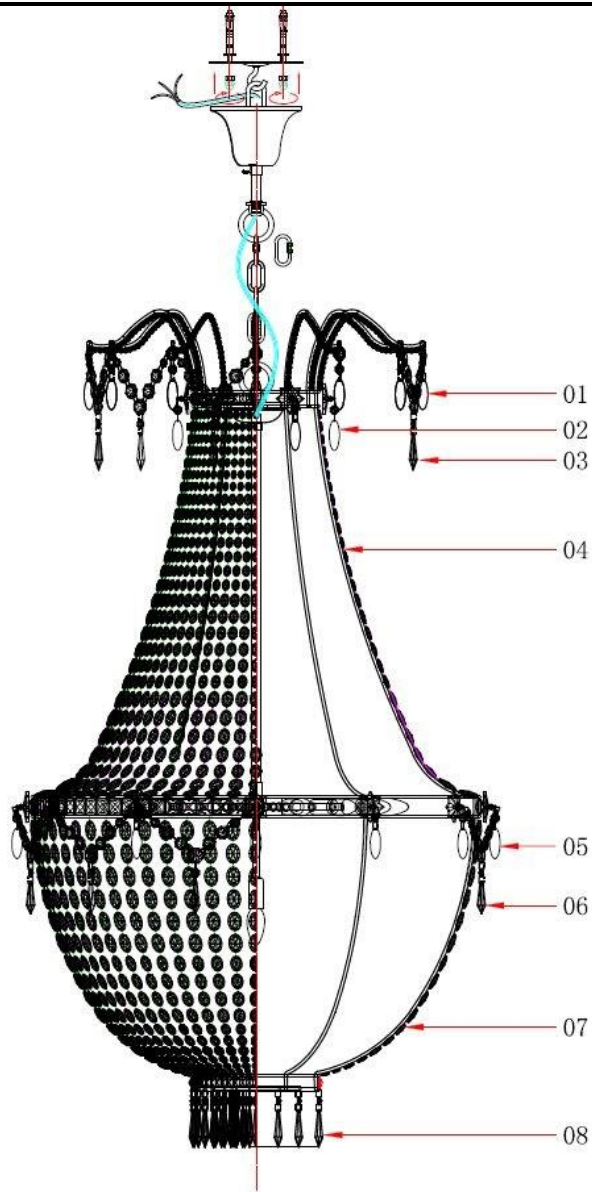

ELOQUENCE®

Maison Fondée en 2002

GRANDE ROCCA CHANDELIER

Assembly Instructions & Care

ELOQUENCE®

HARDWARE & ELECTRICAL

INSTALLATION INSTRUCTIONS

- 1 - SHUT OFF THE MAIN ELECTRICAL SUPPLY FROM THE MAIN FUSE BOX/ CIRCUIT BREAKER TO THE J-BOX.
- 2 - Loosen up screw on threaded loop. Twist off the loop allowing you to slip the IPS stud (#3) through the canopy. Once you complete step (#3), thread loop back onto stud.
- 3 - Feed threaded IPS stud through canopy collar.
- 4 - Connect quick link to the loop (#2) and to end of chain.
- 5 - Chain height can be custom by moving the bottom quick link (#6) up and down as necessary.
- 6 - Connect quick link at desired chain height and to the loop at top of chandelier frame.
- 7 - Feed electrical cable through the chain, canopy and match plate until reaching the J-box.
- 8 - Make proper electrical connections. This installation should be done by a qualified licensed electrician.
- 9 - Attach match plate / hook to J-box.
- 10 - Connect entire canopy, chain & chandelier frame to match plate / hook.
- 11 - Slide canopy up to ceiling line so that it covers the match plate and J-box, then tighten screw at the bottom collar.

UL LISTED

ELOQUENCE™

CRYSTALS & CONNECTIONS

<p>①</p> <p>16#×1+24#×1</p> <p>20×60 Olive beads 12 pcs</p>	<p>②</p> <p>16#×1</p> <p>20×60 Olive beads 6 pcs</p>	<p>③</p> <p>16#×(2+1)+18#×2 +24#×2+30#×1</p> <p>14×75 Tip beads 12 pcs</p>	<p>④</p> <p>15#×7+20#×7 +25#×6+30#×5 +38#×2 Oval bead</p> <p>60 pcs</p>	<p>⑤</p> <p>16#×1</p> <p>20×60 Olive beads 12 pcs</p>	<p>⑥</p> <p>16#×3+18#×2 +24#×4+30#×1</p> <p>14×65 Tip beads 12 pcs</p>	<p>⑦</p> <p>15#×2+20#×2 +25#×3+30#×4 +38#×6 Oval bead</p> <p>60 pcs</p>	<p>⑧</p> <p>16#×1</p> <p>14×75 Tip beads 62 pcs</p>
---	--	--	---	---	--	---	---