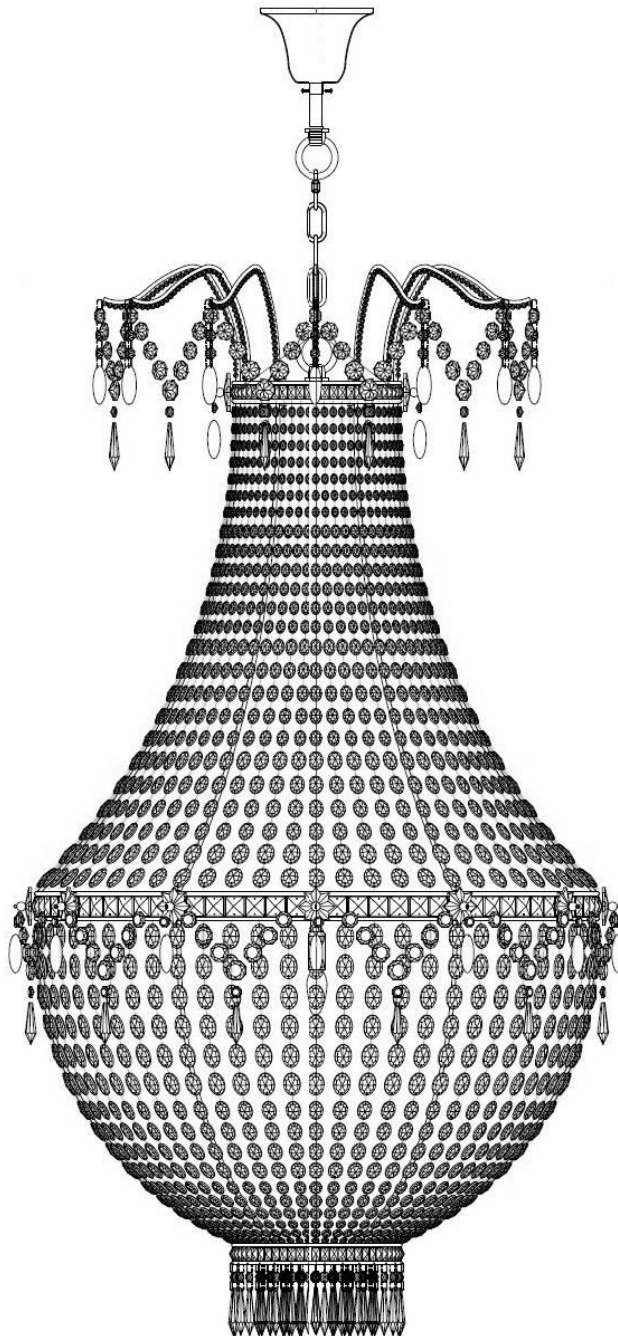

ELOQUENCE®

Maison Fondée en 2002

GRANDE ROCCA CHANDELIER

Assembly Instructions & Care

ELOQUENCE®

HARDWARE & ELECTRICAL

INSTALLATION INSTRUCTIONS

- 1 - SHUT OFF THE MAIN ELECTRICAL SUPPLY FROM THE MAIN FUSE BOX/ CIRCUIT BREAKER TO THE J-BOX.
- 2 - Loosen up screw on threaded loop. Twist off the loop allowing you to slip the IPS stud (#3) through the canopy. Once you complete step (#3), thread loop back onto stud.
- 3 - Feed threaded IPS stud through canopy collar.
- 4 - Connect quick link to the loop (#2) and to end of chain.
- 5 - Chain height can be custom by moving the bottom quick link (#6) up and down as necessary.
- 6 - Connect quick link at desired chain height and to the loop at top of chandelier frame.
- 7 - Feed electrical cable through the chain, canopy and match plate until reaching the J-box.
- 8 - Make proper electrical connections. This installation should be done by a qualified licensed electrician.
- 9 - Attach match plate / hook to J-box.
- 10 - Connect entire canopy, chain & chandelier frame to match plate / hook.
- 11 - Slide canopy up to ceiling line so that it covers the match plate and J-box, then tighten screw at the bottom collar.

UL LISTED

ELOQUENCE™

CRYSTALS & CONNECTIONS

<p>①</p> <p>16#×1+24#×1</p> <p>20×60 Olive beads 12 pcs</p>	<p>②</p> <p>16#×1</p> <p>20×60 Olive beads 6 pcs</p>	<p>③</p> <p>16#×(2+1)+18#×2 +24#×2+30#×1</p> <p>14×75 Tip beads 12 pcs</p>	<p>④</p> <p>15#×7+20#×7 +25#×6+30#×5 +38#×2 Oval bead</p> <p>60 pcs</p>	<p>⑤</p> <p>16#×1</p> <p>20×60 Olive beads 12 pcs</p>	<p>⑥</p> <p>16#×3+18#×2 +24#×4+30#×1</p> <p>14×65 Tip beads 12 pcs</p>	<p>⑦</p> <p>15#×2+20#×2 +25#×3+30#×4 +38#×6 Oval bead</p> <p>60 pcs</p>	<p>⑧</p> <p>16#×1</p> <p>14×75 Tip beads 62 pcs</p>
---	--	--	---	---	--	---	---