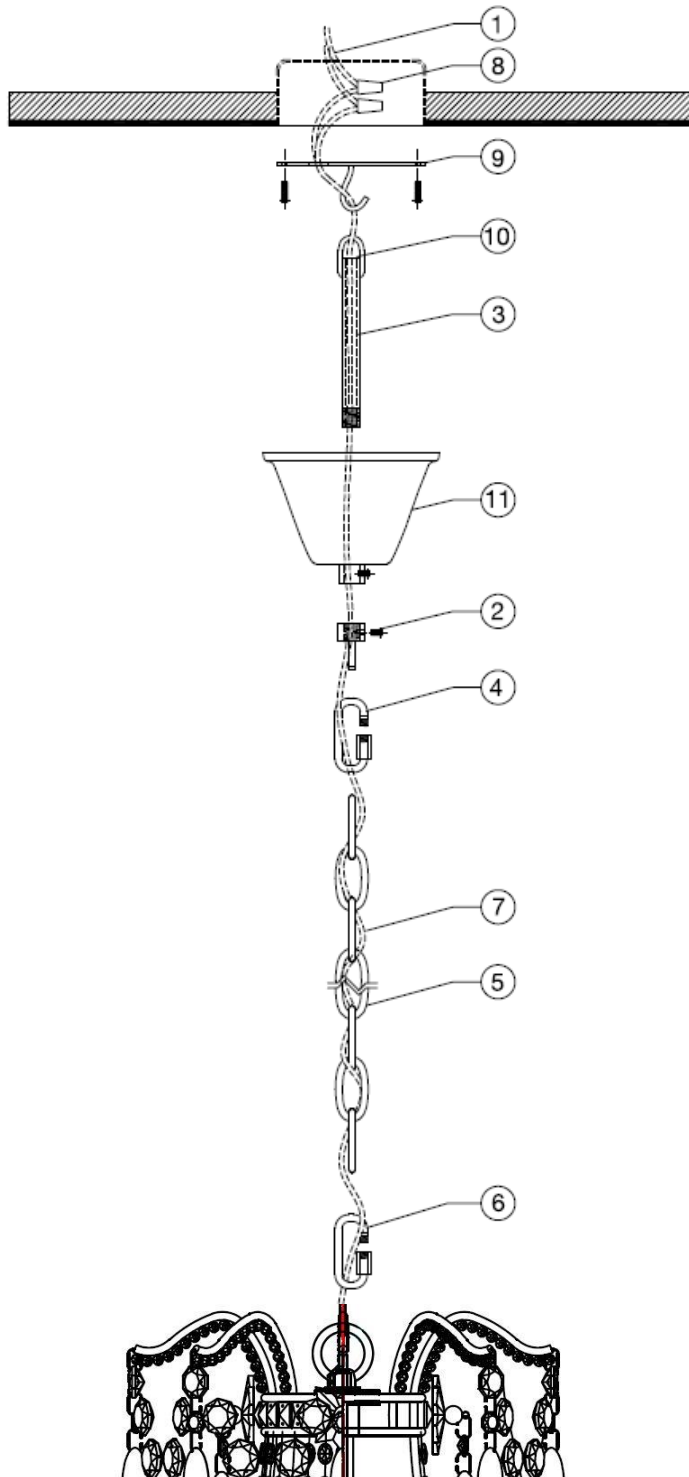

ELOQUENCE®

Maison Fondée en 2002

GRANDE ROCCA CHANDELIER

Assembly Instructions & Care

ELOQUENCE®

HARDWARE & ELECTRICAL

INSTALLATION INSTRUCTIONS

- 1 - SHUT OFF THE MAIN ELECTRICAL SUPPLY FROM THE MAIN FUSE BOX/ CIRCUIT BREAKER TO THE J-BOX.
- 2 - Loosen up screw on threaded loop. Twist off the loop allowing you to slip the IPS stud (#3) through the canopy. Once you complete step (#3), thread loop back onto stud.
- 3 - Feed threaded IPS stud through canopy collar.
- 4 - Connect quick link to the loop (#2) and to end of chain.
- 5 - Chain height can be custom by moving the bottom quick link (#6) up and down as necessary.
- 6 - Connect quick link at desired chain height and to the loop at top of chandelier frame.
- 7 - Feed electrical cable through the chain, canopy and match plate until reaching the J-box.
- 8 - Make proper electrical connections. This installation should be done by a qualified licensed electrician.
- 9 - Attach match plate / hook to J-box.
- 10 - Connect entire canopy, chain & chandelier frame to match plate / hook.
- 11 - Slide canopy up to ceiling line so that it covers the match plate and J-box, then tighten screw at the bottom collar.

UL LISTED

ELOQUENCE™

CRYSTALS & CONNECTIONS

<p>①</p> <p>16#×1+24#×1</p> <p>20×60 Olive beads 12 pcs</p>	<p>②</p> <p>16#×1</p> <p>20×60 Olive beads 6 pcs</p>	<p>③</p> <p>16#×(2+1)+18#×2 +24#×2+30#×1</p> <p>14×75 Tip beads 12 pcs</p>	<p>④</p> <p>15#×7+20#×7 +25#×6+30#×5 +38#×2 Oval bead</p> <p>60 pcs</p>	<p>⑤</p> <p>16#×1</p> <p>20×60 Olive beads 12 pcs</p>	<p>⑥</p> <p>16#×3+18#×2 +24#×4+30#×1</p> <p>14×65 Tip beads 12 pcs</p>	<p>⑦</p> <p>15#×2+20#×2 +25#×3+30#×4 +38#×6 Oval bead</p> <p>60 pcs</p>	<p>⑧</p> <p>16#×1</p> <p>14×75 Tip beads 62 pcs</p>
---	--	--	---	---	--	---	---