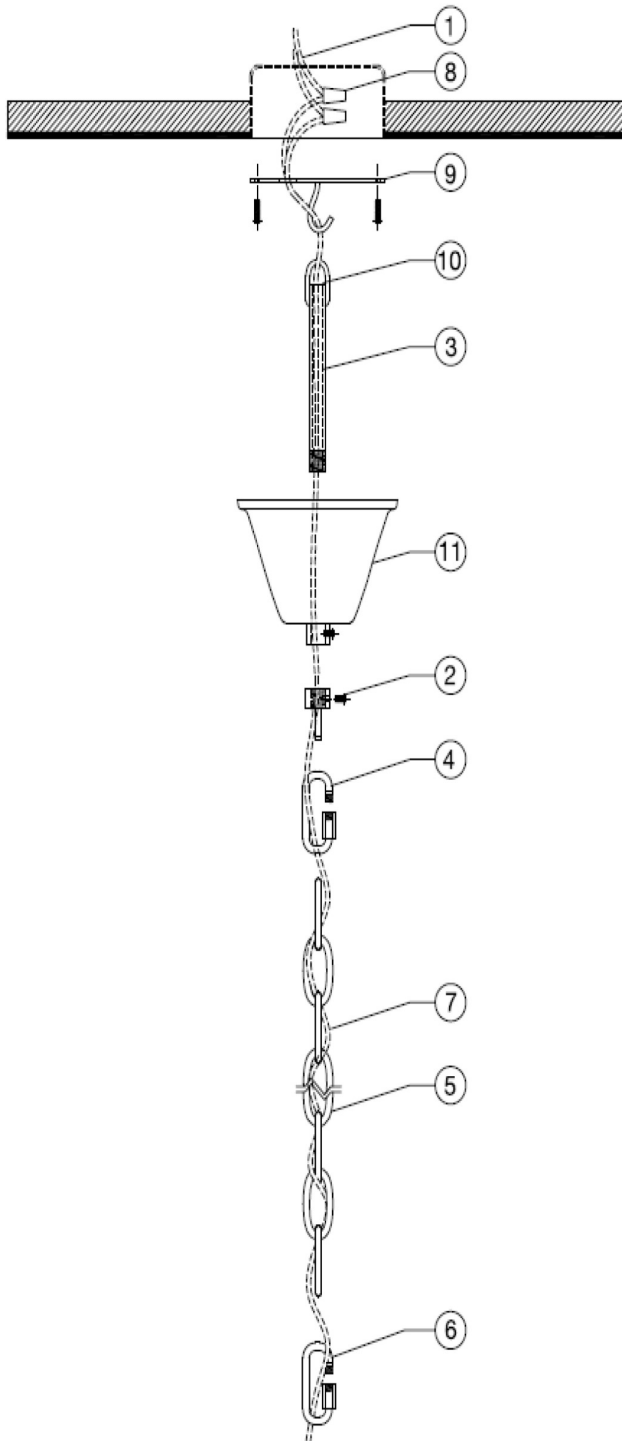

ELOQUENCE®

Maison Fondée en 2002

EMBER CHANDELIER
Assembly Instructions & Care

ELOQUENCE®

HARDWARE & ELECTRICAL

INSTALLATION INSTRUCTIONS

- 1 - SHUT OFF THE MAIN ELECTRICAL SUPPLY FROM THE MAIN FUSE BOX/ CIRCUIT BREAKER TO THE J-BOX.
- 2- Loosen up screw on threaded loop.
Twist off the loop allowing you to slip the IPS stud (#3) through the canopy, Once you complete step (#3), thread loop back onto stud.
- 3- Feed threaded IPS stud through canopy collar.
- 4 - Connect quick link to the loop (#2) and to end of chain.
- 5 - Chain height can be custom by moving the bottom quick link (#6) up and down as necessary.
- 6- Connect quick link at desired chain height and to the loop at top of chandelier frame.
- 7 - Feed electrical cable through the chain, canopy and match plate until reaching the J-box.
- 8 - Make proper electrical connections, This installation should be done by a qualified licensed electrician.
- 9 - Attach match plate / hook to J-box.
- 10 - Connect entire canopy, chain & chandelier frame to match plate / hook,
- 11 - Slide canopy up to ceiling line so that it covers the match plate and J-box, then tighten screw at the bottom collar.

UL LISTED

ELOQUENCE™

CRYSTALS & CONNECTIONS

<p>① 14#×3</p> <p>50#tie crystal 6 pcs</p>	<p>② 25#oval beads×8+12# pineapple beads×7</p> <p>3 pcs</p>	<p>③ 14#×2</p> <p>50#tie crystal 6 pcs</p>	<p>④ 12#Pineapple beads×15</p> <p>3 pcs</p>	<p>⑤ 14#×1</p> <p>63#tie crystal 12 pcs</p>	<p>⑥ 14#×1</p> <p>63#tie crystal 6 pcs</p>	<p>⑦ 25#oval beads×6+12# pineapple beads×5</p> <p>6 pcs</p>	<p>⑧ 14#×1</p> <p>63#tie crystal 18 pcs</p>	<p>⑨ 14#×1</p> <p>63#tie crystal 9 pcs</p>	<p>⑩ 25#oval beads×9+12# pineapple beads×8</p> <p>9 pcs</p>	<p>⑪ 12#Pineapple beads×23</p> <p>6 pcs</p>
--	---	--	---	---	--	---	---	--	---	---