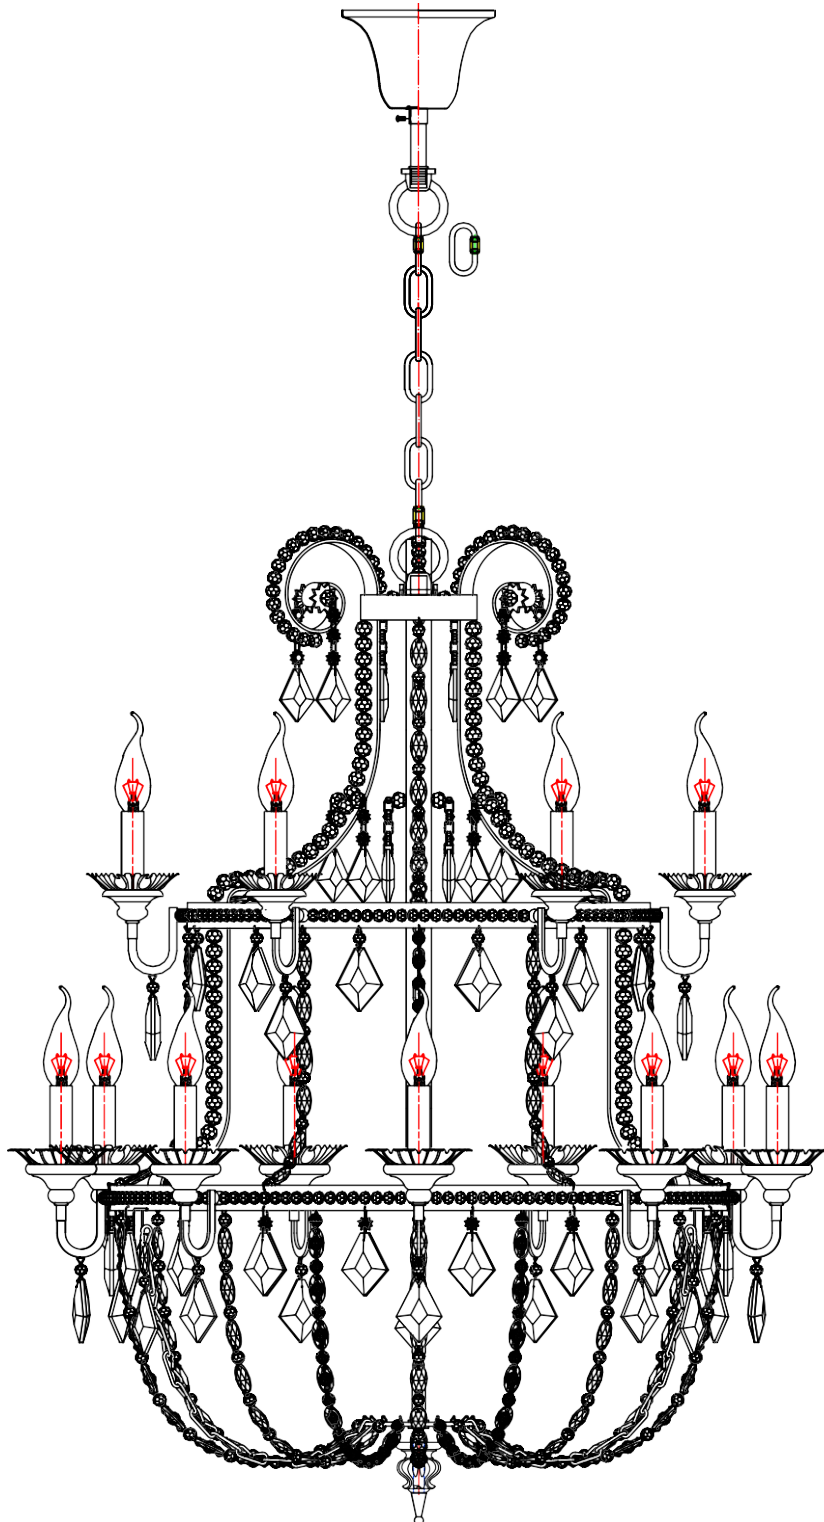

ELOQUENCE®

Maison Fondée en 2002

EMBER CHANDELIER
Assembly Instructions & Care

ELOQUENCE®

HARDWARE & ELECTRICAL

INSTALLATION INSTRUCTIONS

- 1 - SHUT OFF THE MAIN ELECTRICAL SUPPLY FROM THE MAIN FUSE BOX/ CIRCUIT BREAKER TO THE J-BOX.
- 2- Loosen up screw on threaded loop.
Twist off the loop allowing you to slip the IPS stud (#3) through the canopy, Once you complete step (#3), thread loop back onto stud.
- 3- Feed threaded IPS stud through canopy collar.
- 4 - Connect quick link to the loop (#2) and to end of chain.
- 5 - Chain height can be custom by moving the bottom quick link (#6) up and down as necessary.
- 6- Connect quick link at desired chain height and to the loop at top of chandelier frame.
- 7 - Feed electrical cable through the chain, canopy and match plate until reaching the J-box.
- 8 - Make proper electrical connections, This installation should be done by a qualified licensed electrician.
- 9 - Attach match plate / hook to J-box.
- 10 - Connect entire canopy, chain & chandelier frame to match plate / hook,
- 11 - Slide canopy up to ceiling line so that it covers the match plate and J-box, then tighten screw at the bottom collar.

UL LISTED

ELOQUENCE™

CRYSTALS & CONNECTIONS

<p>① 14#×3</p> <p>50#tie crystal 6 pcs</p>	<p>② 25#oval beads×8+12# pineapple beads×7</p> <p>3 pcs</p>	<p>③ 14#×2</p> <p>50#tie crystal 6 pcs</p>	<p>④ 12#Pineapple beads×15</p> <p>3 pcs</p>	<p>⑤ 14#×1</p> <p>63#tie crystal 12 pcs</p>	<p>⑥ 14#×1</p> <p>63#tie crystal 6 pcs</p>	<p>⑦ 25#oval beads×6+12# pineapple beads×5</p> <p>6 pcs</p>	<p>⑧ 14#×1</p> <p>63#tie crystal 18 pcs</p>	<p>⑨ 14#×1</p> <p>63#tie crystal 9 pcs</p>	<p>⑩ 25#oval beads×9+12# pineapple beads×8</p> <p>9 pcs</p>	<p>⑪ 12#Pineapple beads×23</p> <p>6 pcs</p>
--	---	--	---	---	--	---	---	--	---	---