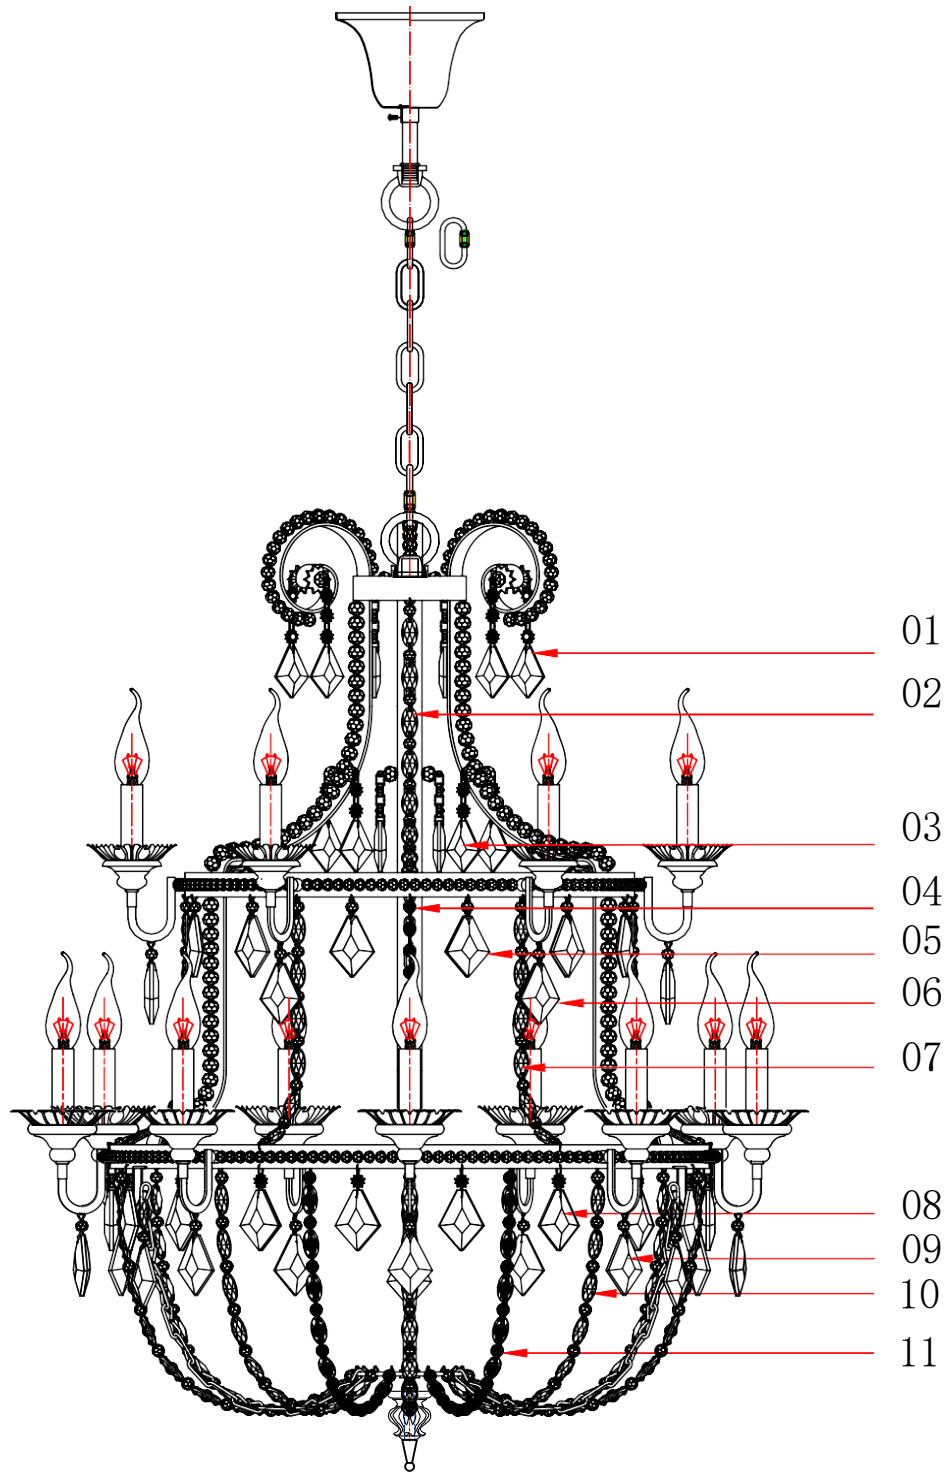

ELOQUENCE®

Maison Fondée en 2002

EMBER CHANDELIER
Assembly Instructions & Care

ELOQUENCE®

HARDWARE & ELECTRICAL

INSTALLATION INSTRUCTIONS

- 1 - SHUT OFF THE MAIN ELECTRICAL SUPPLY FROM THE MAIN FUSE BOX/ CIRCUIT BREAKER TO THE J-BOX.
- 2- Loosen up screw on threaded loop.
Twist off the loop allowing you to slip the IPS stud (#3) through the canopy, Once you complete step (#3), thread loop back onto stud.
- 3- Feed threaded IPS stud through canopy collar.
- 4 - Connect quick link to the loop (#2) and to end of chain.
- 5 - Chain height can be custom by moving the bottom quick link (#6) up and down as necessary.
- 6- Connect quick link at desired chain height and to the loop at top of chandelier frame.
- 7 - Feed electrical cable through the chain, canopy and match plate until reaching the J-box.
- 8 - Make proper electrical connections, This installation should be done by a qualified licensed electrician.
- 9 - Attach match plate / hook to J-box.
- 10 - Connect entire canopy, chain & chandelier frame to match plate / hook,
- 11 - Slide canopy up to ceiling line so that it covers the match plate and J-box, then tighten screw at the bottom collar.

UL LISTED

ELOQUENCE™

CRYSTALS & CONNECTIONS

<p>① 14#×3</p> <p>50#tie crystal 6 pcs</p>	<p>② 25#oval beads×8+12# pineapple beads×7</p> <p>3 pcs</p>	<p>③ 14#×2</p> <p>50#tie crystal 6 pcs</p>	<p>④ 12#Pineapple beads×15</p> <p>3 pcs</p>	<p>⑤ 14#×1</p> <p>63#tie crystal 12 pcs</p>	<p>⑥ 14#×1</p> <p>63#tie crystal 6 pcs</p>	<p>⑦ 25#oval beads×6+12# pineapple beads×5</p> <p>6 pcs</p>	<p>⑧ 14#×1</p> <p>63#tie crystal 18 pcs</p>	<p>⑨ 14#×1</p> <p>63#tie crystal 9 pcs</p>	<p>⑩ 25#oval beads×9+12# pineapple beads×8</p> <p>9 pcs</p>	<p>⑪ 12#Pineapple beads×23</p> <p>6 pcs</p>
--	---	--	---	---	--	---	---	--	---	---